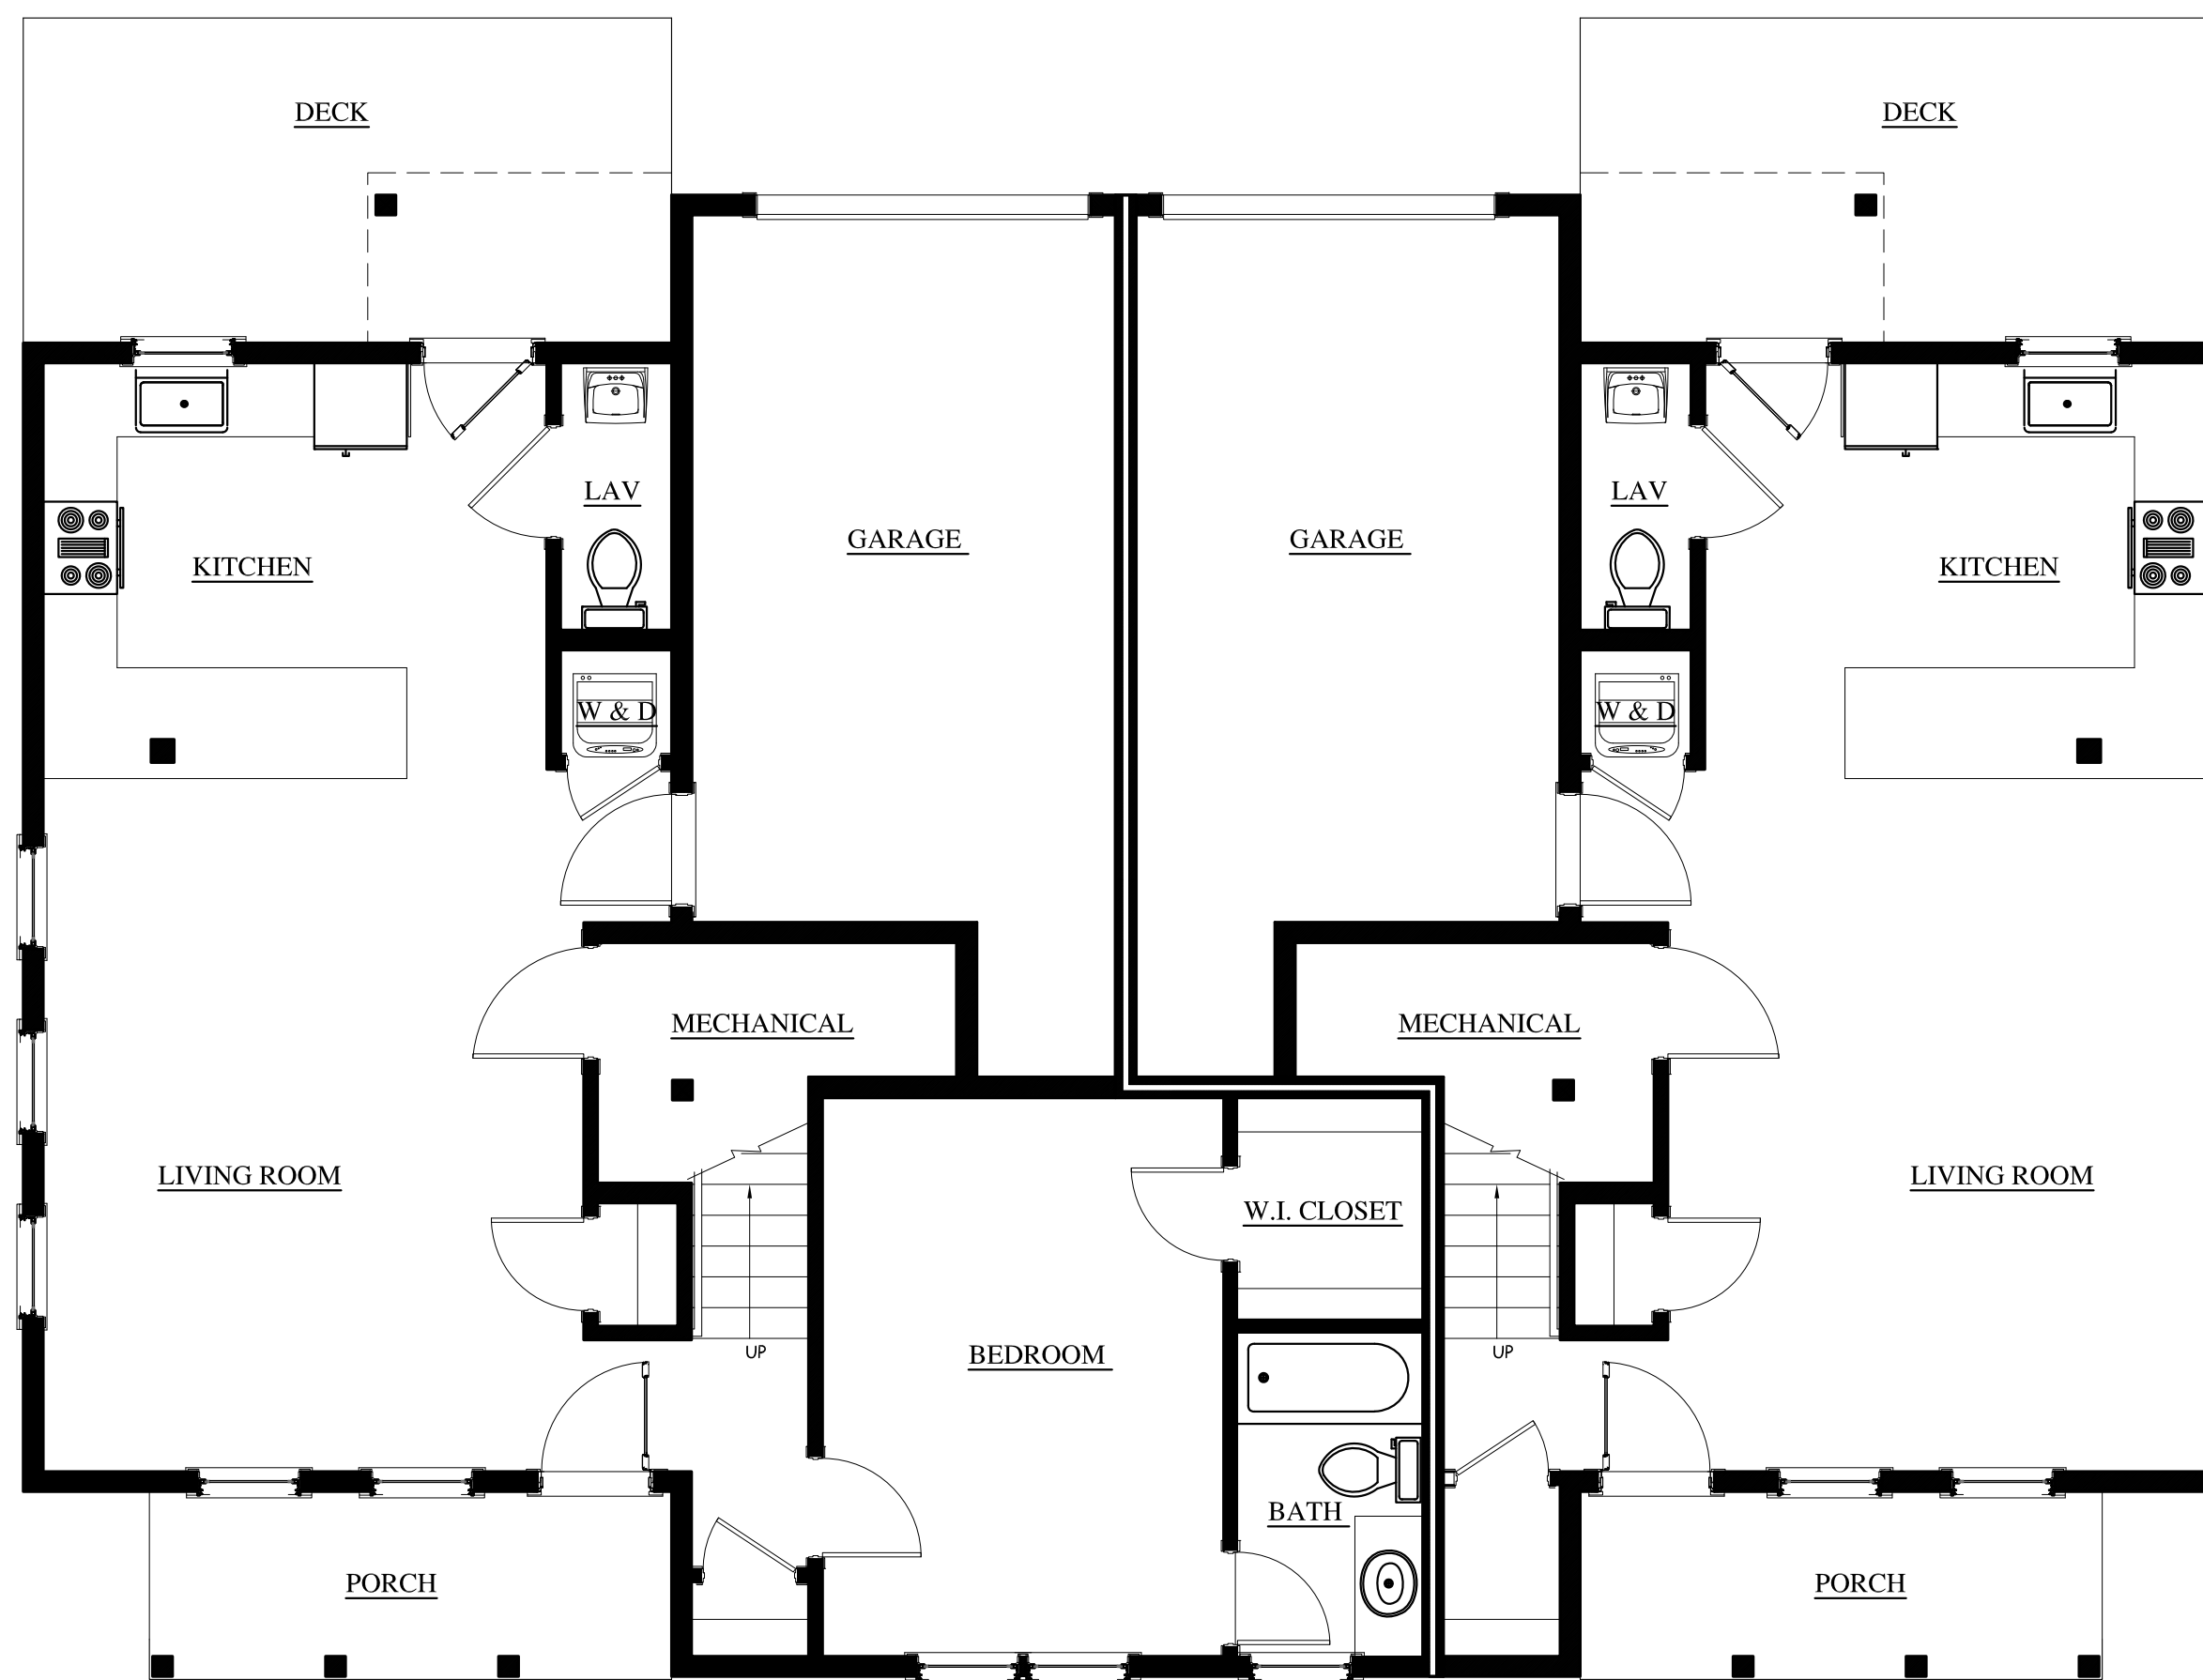

MEGANSETT CROSSING

676 NORTH FALMOUTH HIGHWAY

www.megansettcrossing.com

FIRST FLOOR PLAN

SECOND FLOOR PLAN

3 BEDROOM UNIT

2 BEDROOM UNIT

CHRISTOPHER T. (KIT) WISE - ARCHITECT